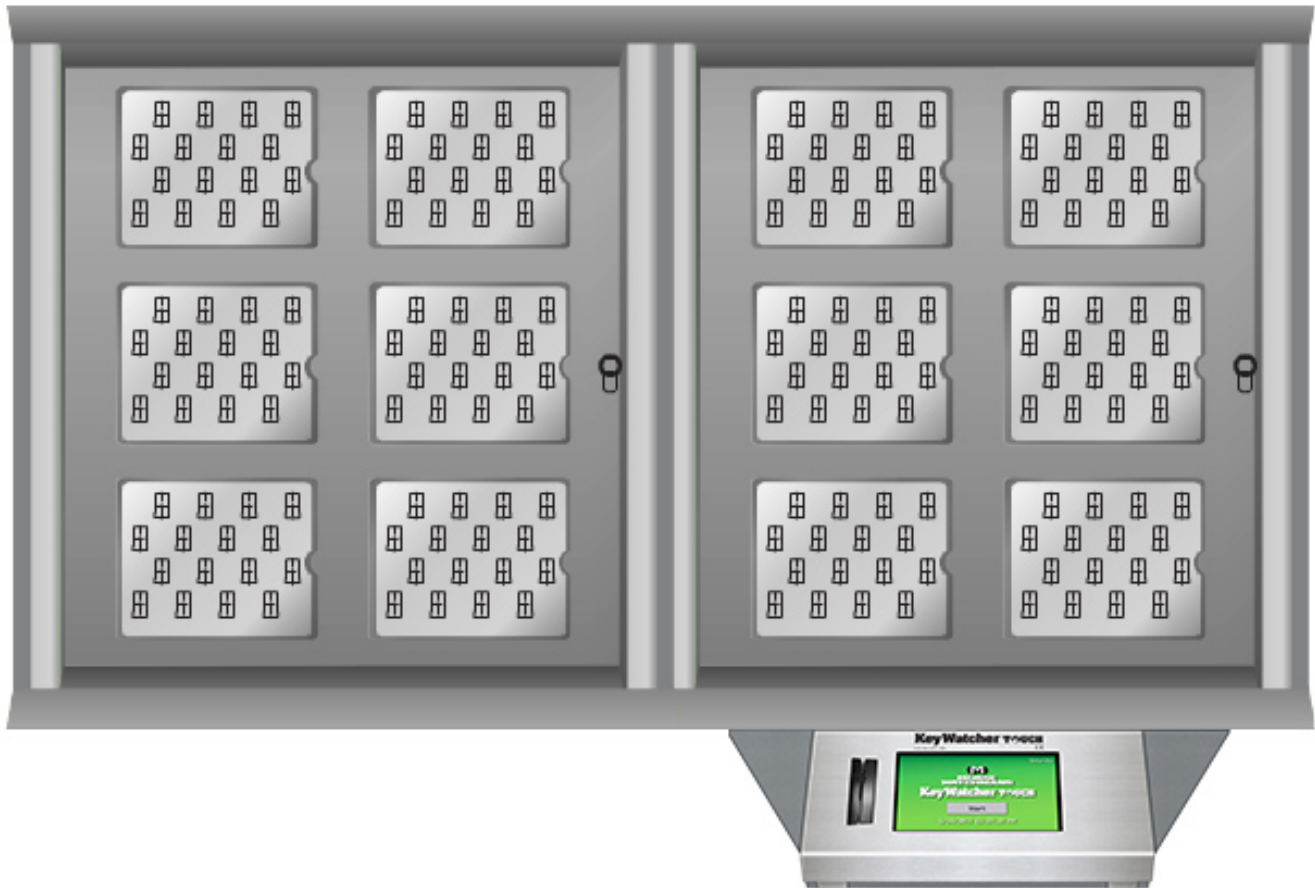

Key Watcher T[⚡]UCH

2 Cabinet(s) 12 Modules. Dimensions: 55" x 35.25" [139.7cm x 89.54cm]

www.morsewatchmans.com